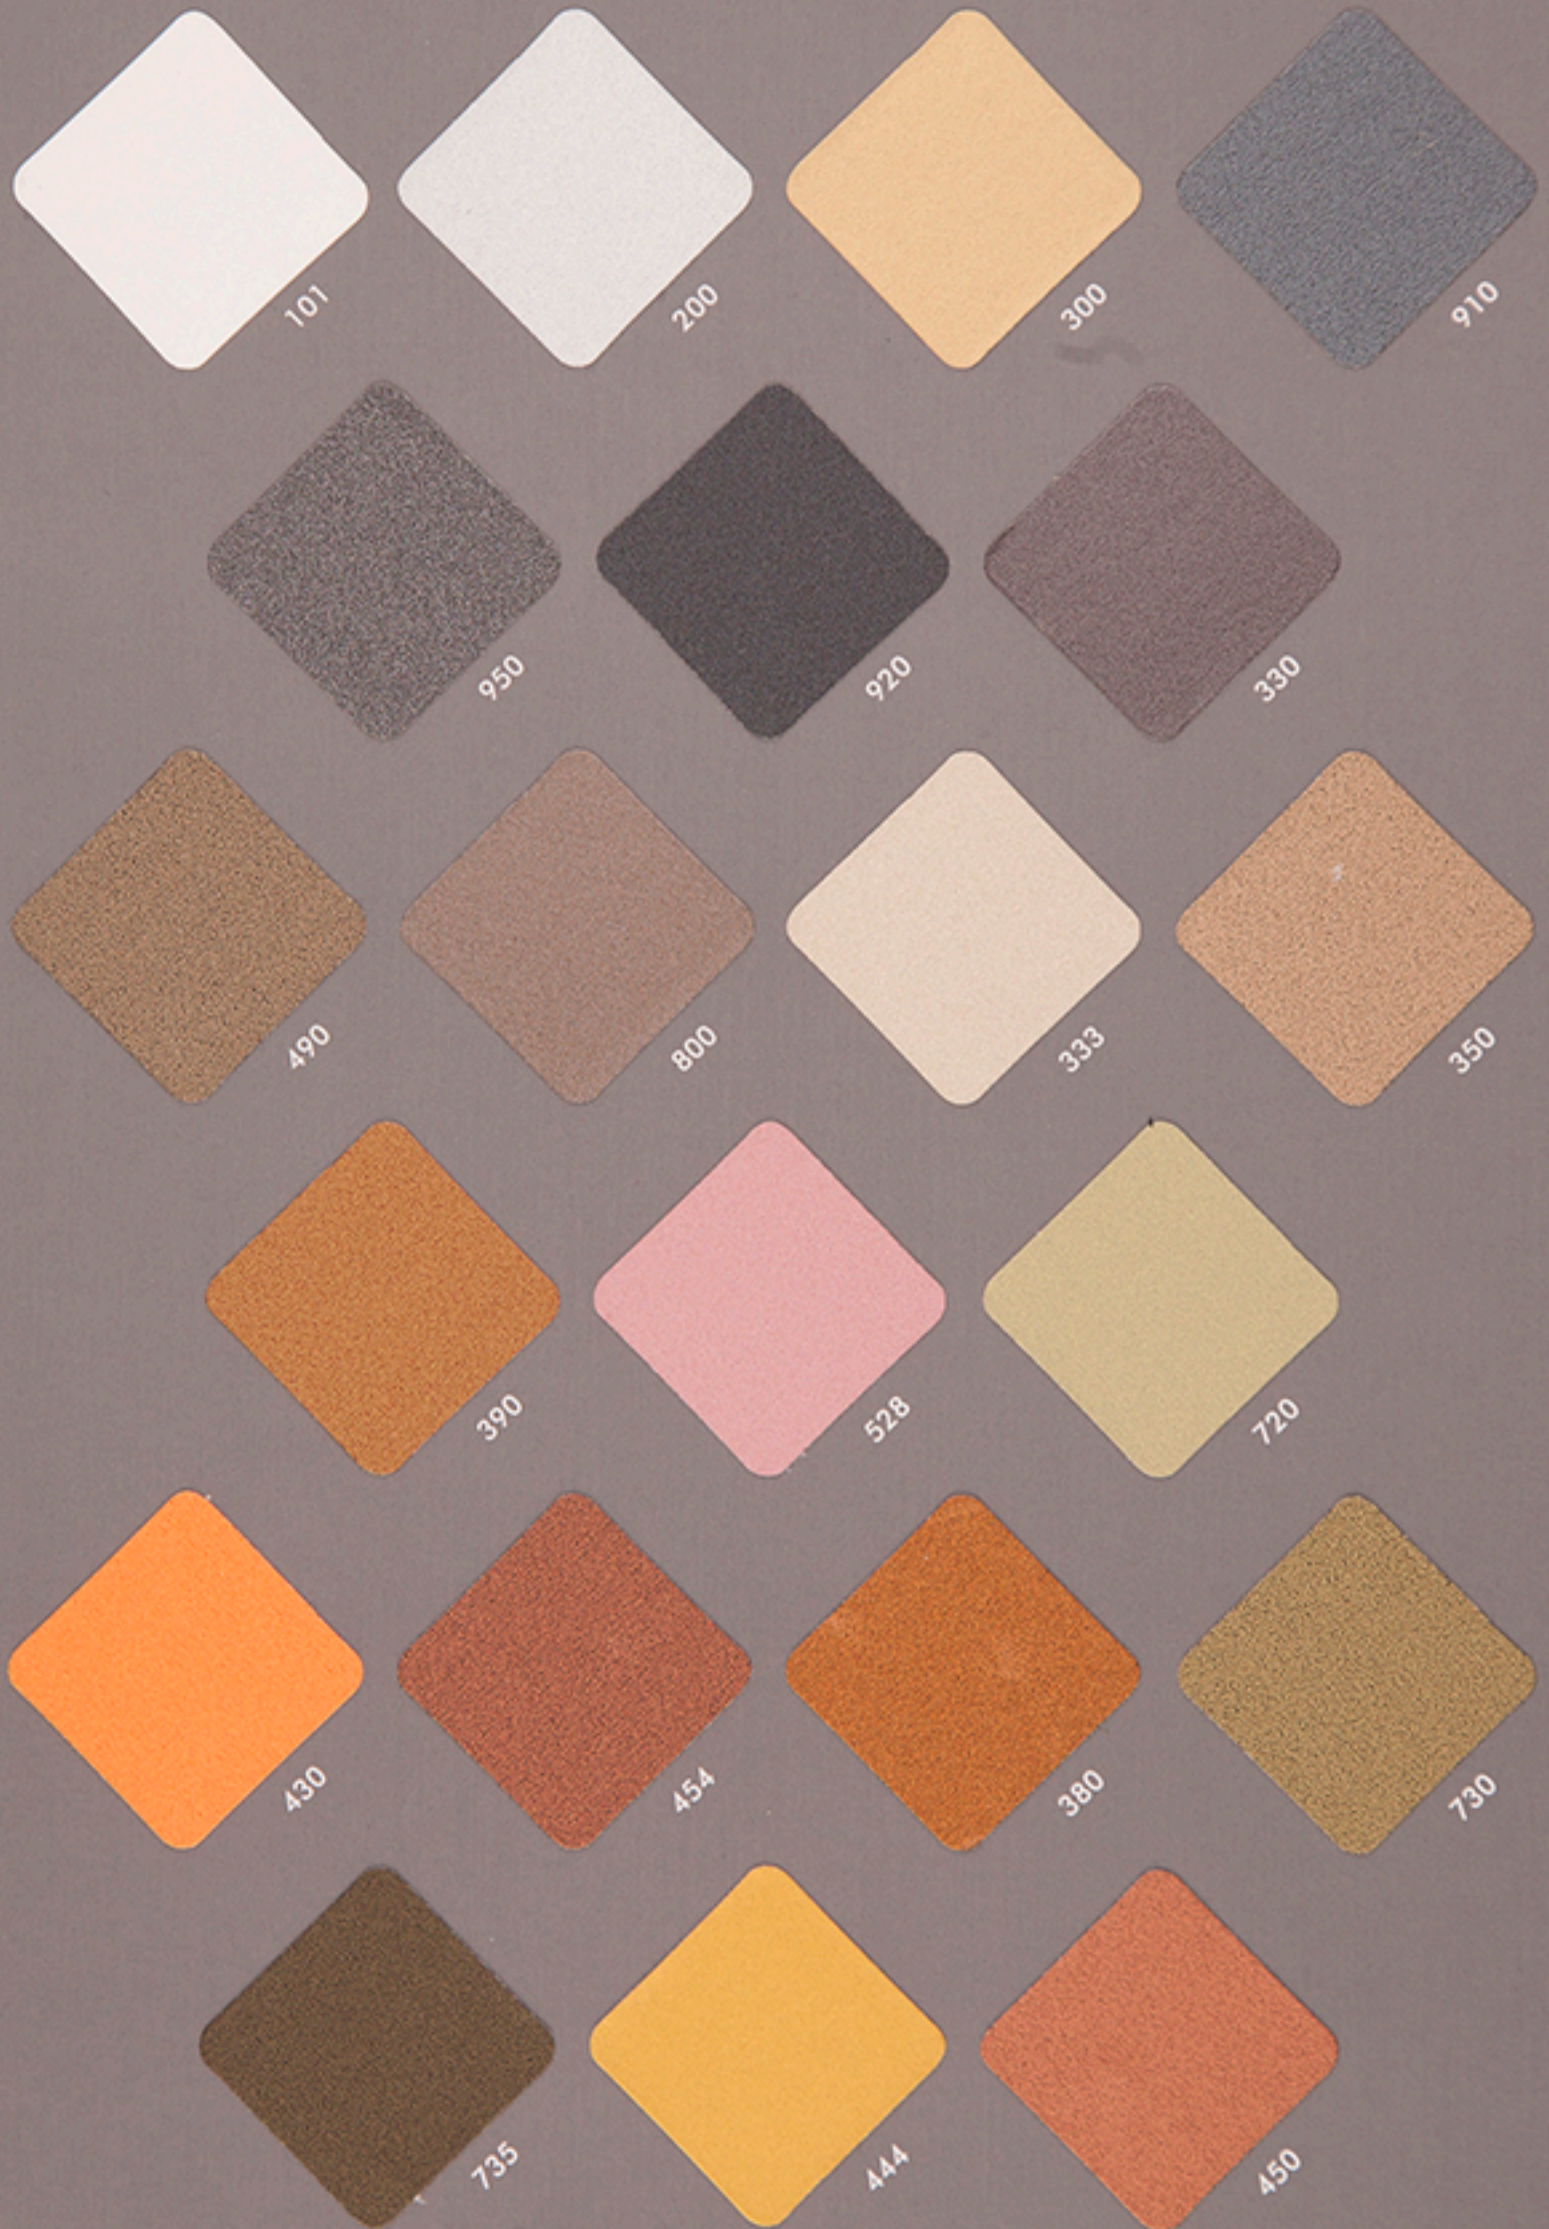

WINES

PEARLESCENT - METALLIC COLORS & EMBOSSINGS

SEDEFLİ - METALİK RENKLER & GOFRAJ DESENLERİ

PEARLESCENT & METALLIC COLORS^(*)
SEDEFLİ & METALİK RENKLER

(*) Pearlescent and metallic colors can be applied to all embossings shown on this leaflet.